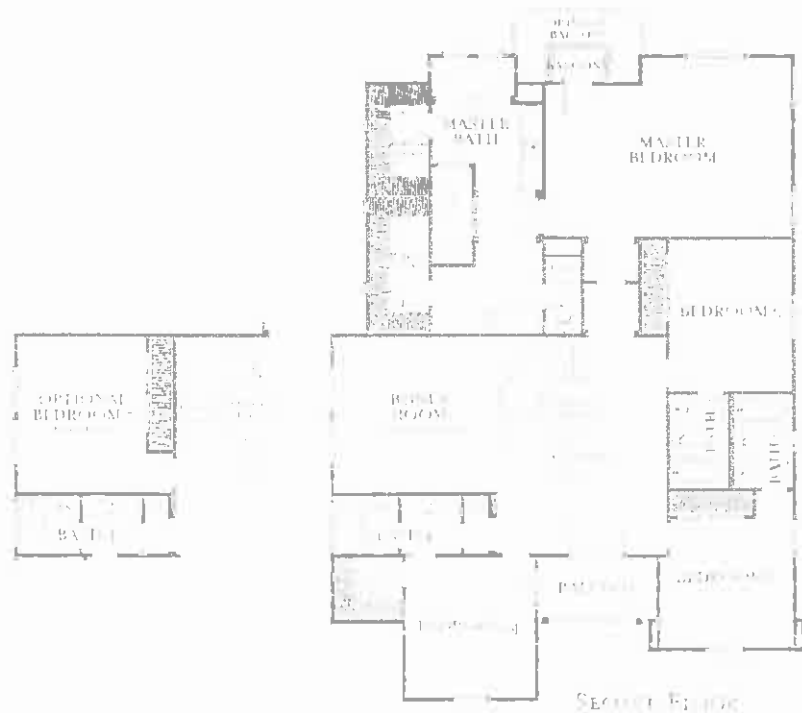

399 SQ. FT.
 (P TO 5,480 SQ. FT.)

BEDROOMS
 (P TO 5 BEDROOMS)

BATHS
 (P TO 5 BATHS)

BAY GARAGE

SUMMER BREEZE

RESIDENCE THREE

3,424 SQ. FT.
(UP TO 5,842 SQ. FT.)

3 BEDROOMS
(UP TO 7 BEDROOMS)

4 1/2 BATHS
(UP TO 6 1/2 BATHS)

3-BAY GARAGE

FIRST FLOOR

SECOND FLOOR