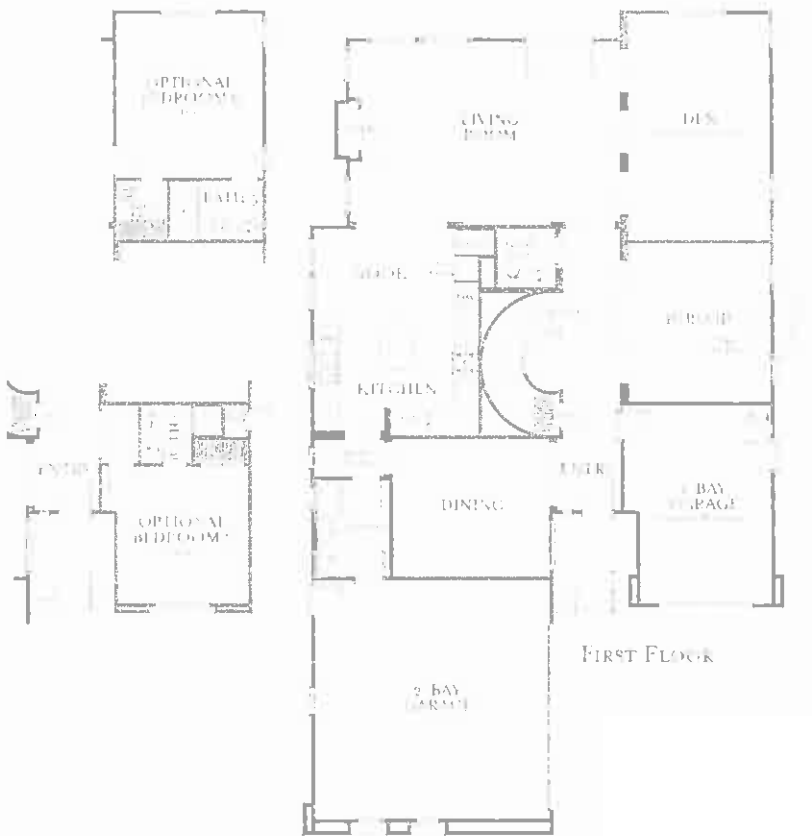

GENTLE RAIN

RESIDENCE ONE

3,060 SQ. FT.

4 BEDROOMS
(UP TO 5 BEDROOMS)

4½ BATHS
(UP TO 5½ BATHS)

2-BAY GARAGE
PLUS STORAGE

OCEAN MIST

RESIDENCE TWO

399 SQ. FT.
 (P TO 5,480 SQ. FT.)

BEDROOMS
 (P TO 5 BEDROOMS)

BATHS
 (P TO 5 BATHS)

BAY GARAGE

SUMMER BREEZE

RESIDENCE THREE

3,424 SQ. FT.
(UP TO 5,842 SQ. FT.)

3 BEDROOMS
(UP TO 7 BEDROOMS)

4 1/2 BATHS
(UP TO 6 1/2 BATHS)

3-BAY GARAGE

FIRST FLOOR

SECOND FLOOR