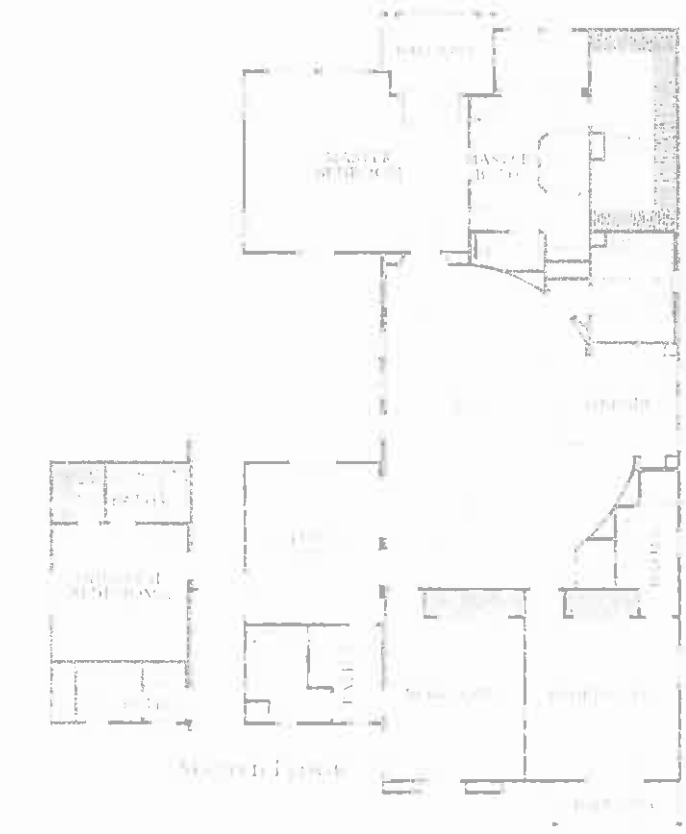

GENTLE RAIN

RESIDENCE ONE

3,060 SQ. FT.

4 BEDROOMS
(UP TO 5 BEDROOMS)

4½ BATHS
(UP TO 5½ BATHS)

2-BAY GARAGE
PLUS STORAGE

OCEAN MIST

RESIDENCE TWO

399 SQ. FT.
 (P TO 5,480 SQ. FT.)

BEDROOMS
 (P TO 5 BEDROOMS)

BATHS
 (P TO 5 BATHS)

BAY GARAGE

SUMMER BREEZE

RESIDENCE THREE

3,424 SQ. FT.
(UP TO 5,842 SQ. FT.)

3 BEDROOMS
(UP TO 7 BEDROOMS)