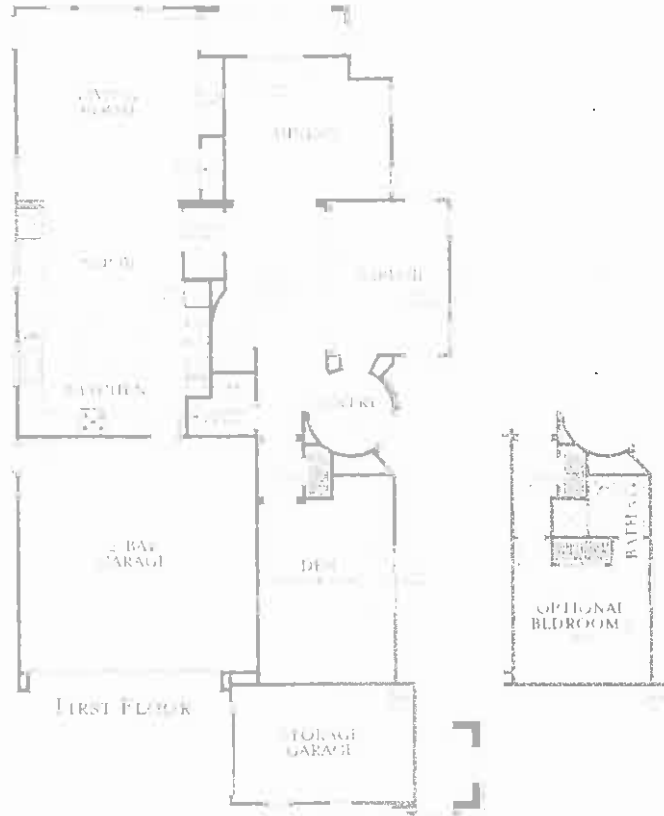

GENTLE RAIN

RESIDENCE ONE

3,060 SQ. FT.

4 BEDROOMS
(UP TO 5 BEDROOMS)

4½ BATHS
(UP TO 5½ BATHS)

2-BAY GARAGE
PLUS STORAGE

OCEAN MIST

RESIDENCE TWO

399 SQ. FT.
 (P TO 5,480 SQ. FT.)

BEDROOMS
 (P TO 5 BEDROOMS)

BATHS
 (P TO 5 BATHS)

BAY GARAGE

SUMMER BREEZE

RESIDENCE THREE

3,424 SQ. FT.
(UP TO 5,842 SQ. FT.)

3 BEDROOMS
(UP TO 7 BEDROOMS)

4 1/2 BATHS
(UP TO 6 1/2 BATHS)

3-BAY GARAGE

FIRST FLOOR

SECOND FLOOR